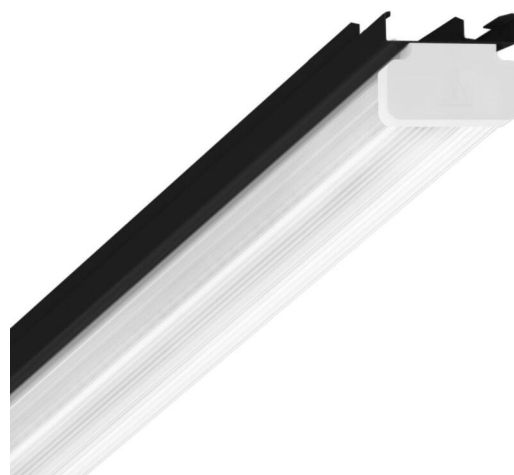

Device mount - Satin-finish diffuser with inner longitudinal prism system - direct/indirect narrow/wide distribution - visually continuous

Device mount made of a galvanised, profiled steel sheet; surface coated with polyester resin. Tool-free attachment with integrated side lever catches for rapid fitting in the mounting rail. LED unit in housing length for an optically seamless light run. Housing colour black RAL 9005; Diffuser optics, Light distribution direct/indirect narrow/wide distribution by means of Satin-finish diffuser with inner longitudinal prism system of PMMA plastic, the slightly satin-finish diffuser with inner longitudinal prisms creates a uniform, homogeneous appearance with ceiling brightening., UGR (4H/8H) 23.2. Electrical connection by means of a fixed, 3-pin, quick-fit plug connector and a free choice of phases. Integrated guide for fast contacting. They are exchangeable, permit modernisation and reliably prolong the service life of the overall system.

MECHANICS

Housing colour	black RAL 9005
Dimensions (LxWxDxH)	1531mm x 63mm x 54mm
Weight (net)	2kg
Type of installation	Mounting rail system installation, Ceiling-mounted light structure, Pendant light structure

Dimensions

L	1531 mm	Length
B	63 mm	Width
H	54 mm	Height

DEEP-LINK

<https://www.regiolux.de/en/article/19150004024>

Reference	LED 6000lm 840
ηLB	100 %
Φ ↓/↑	90 % / 10 %
UGR lat./long.	23.2 / 23.2

63

54